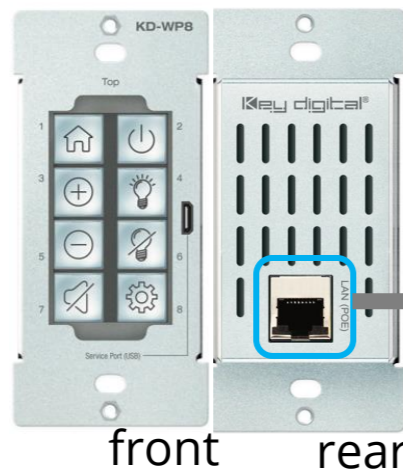

AV Sources

- 2x HDMI
- 1x Display Port
- 1x USB-C
- 1x HDBaseT

PoE Network

PoE Injector

CAT5e/6
<100m @ 4K
<150m @ 2K

Display or Projector

CEC Display Control
Power, AV Mute, Volume

Training Room / Lecture Hall with Wall Plate Plug-In

Display or Projector

CEC Display Control
Power, AV Mute, Volume

KD-X40MRx

KD-Amp220

Pre-Amp mode for optional
Distributed/Expanded Audio

Speakers

KD-WP8

PoE Network

or

PoE Injector

Training Room / Lecture Hall with Universal Format Switch

AV Sources

- 2x HDMI
- 1x Display Port
- 1x VGA + L/R

1x Mic

KD-BYOD4K
Optional add
for wireless
casting

KD-UFS42