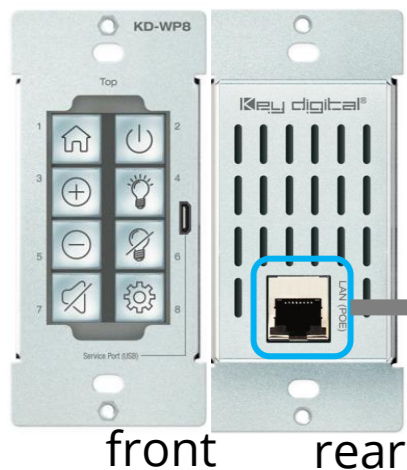

KD-BYOD4K
Optional add
for wireless
casting

KD-WP8

KD-UFS42

CAT5e/6
<40m @ 4K
<70m @ 2K

PoE Network

PoE Injector

Display or Projector

KD-X40MRx

CEC Display Control
Power, AV Mute, Volume

Conference Room / Classroom with Wall Plate Plug-In

AV Sources

3x HDMI

1x HDBaseT

or
Optional

KD-BYOD4K
Optional add
for wireless
casting

KD-WP8

KD-PS42

PoE Network

PoE Injector

CAT5e/6
<40m @ 4K
<70m @ 2K

Display or Projector

KD-X40MRx

CEC Display Control
Power, AV Mute, Volume

Hybrid Usage Room with Soft-Codec Enabling Systems

AV Sources

- 2x HDMI
- 1x Display Port
- 1x USB-C
- 1x HDBaseT

PoE Network

PoE Injector

CAT5e/6
<100m @ 4K
<150m @ 2K

Display or Projector

CEC Display Control
Power, AV Mute, Volume

Training Room / Lecture Hall with Wall Plate Plug-In