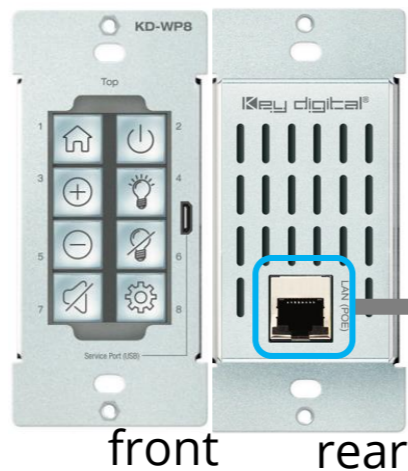

CEC Display Control
Power, AV Mute, Volume

Speakers

KD-X40MRx

Hybrid Training Room / Lecture Hall Soft-Codec Enabling System

Hybrid Conference Room / Classroom Soft-Codec Enabling System

AV Sources

- 2x HDMI
- 1x Display Port
- 1x USB-C
- 1x HDBaseT

KD-X3x1WUTx Optional
KD-X4x1WUTx Optional

1x Mic

KD-BYOD4K
Optional add
for wireless
casting

KD-UPS52U

KD-AMP220

Pre-Amp mode for optional
Distributed/Expanded Audio

KD-WP8

front rear