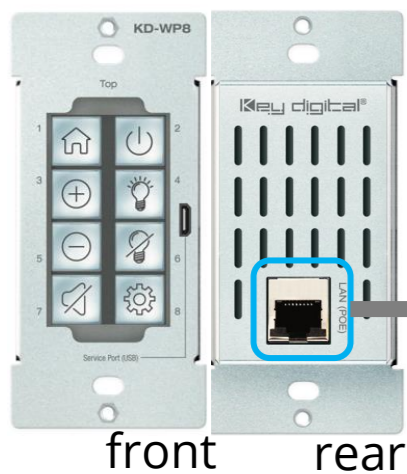

KD-WP8 Keypad Controlled Presentation Solutions

New York, USA | New Delhi, India | Oslo, Norway

Presentation Space / Classroom with Universal Format Switch

AV Sources

- 2x HDMI
- 1x Display Port
- 1x VGA + L/R

KD-BYOD4K
Optional add
for wireless
casting

KD-WP8

KD-UFS42

CAT5e/6
<40m @ 4K
<70m @ 2K

PoE Network

PoE Injector

Display or Projector

KD-X40MRx

CEC Display Control
Power, AV Mute, Volume

Conference Room / Classroom with Wall Plate Plug-In

AV Sources

3x HDMI

1x HDBaseT

or
Optional

KD-BYOD4K
Optional add
for wireless
casting

KD-WP8

AV Sources

- 2x HDMI
- 1x Display Port
- 1x USB-C
- 1x HDBaseT

PoE Network

PoE Injector

CAT5e/6
<100m @ 4K
<150m @ 2K

Display or Projector

CEC Display Control
Power, AV Mute, Volume

Training Room / Lecture Hall with Wall Plate Plug-In