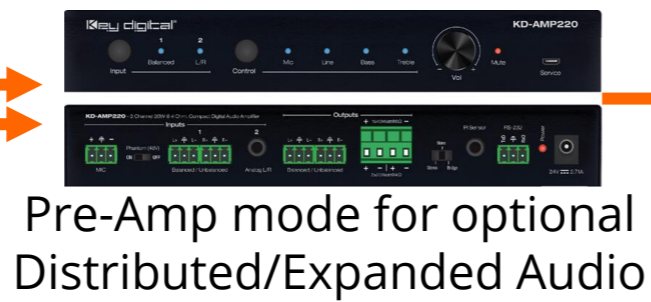

CEC Display Control
Power, AV Mute, Volume

Speakers

KD-X40MRx

Hybrid Training Room / Lecture Hall Soft-Codec Enabling System

Hybrid Conference Room / Classroom Soft-Codec Enabling System

AV Sources

- 2x HDMI
- 1x Display Port
- 1x USB-C
- 1x HDBaseT

KD-X3x1WUTx Optional
KD-X4x1WUTx Optional

1x Mic

KD-BYOD4K
Optional add
for wireless
casting

KD-UPS52U

KD-AMP220

Pre-Amp mode for optional
Distributed/Expanded Audio

KD-WP8

front rear