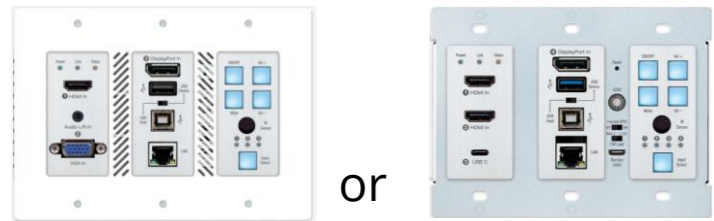

or

PoE Injector

Training Room / Lecture Hall with Universal Format Switch

AV Sources

- 2x HDMI
- 1x Display Port
- 1x VGA + L/R

1x Mic

KD-BYOD4K
Optional add
for wireless
casting

KD-UFS42

CEC Display Control
Power, AV Mute, Volume

Speakers

KD-X40MRx

Hybrid Training Room / Lecture Hall Soft-Codec Enabling System

Hybrid Conference Room / Classroom Soft-Codec Enabling System

AV Sources

- 2x HDMI
- 1x Display Port
- 1x USB-C
- 1x HDBaseT