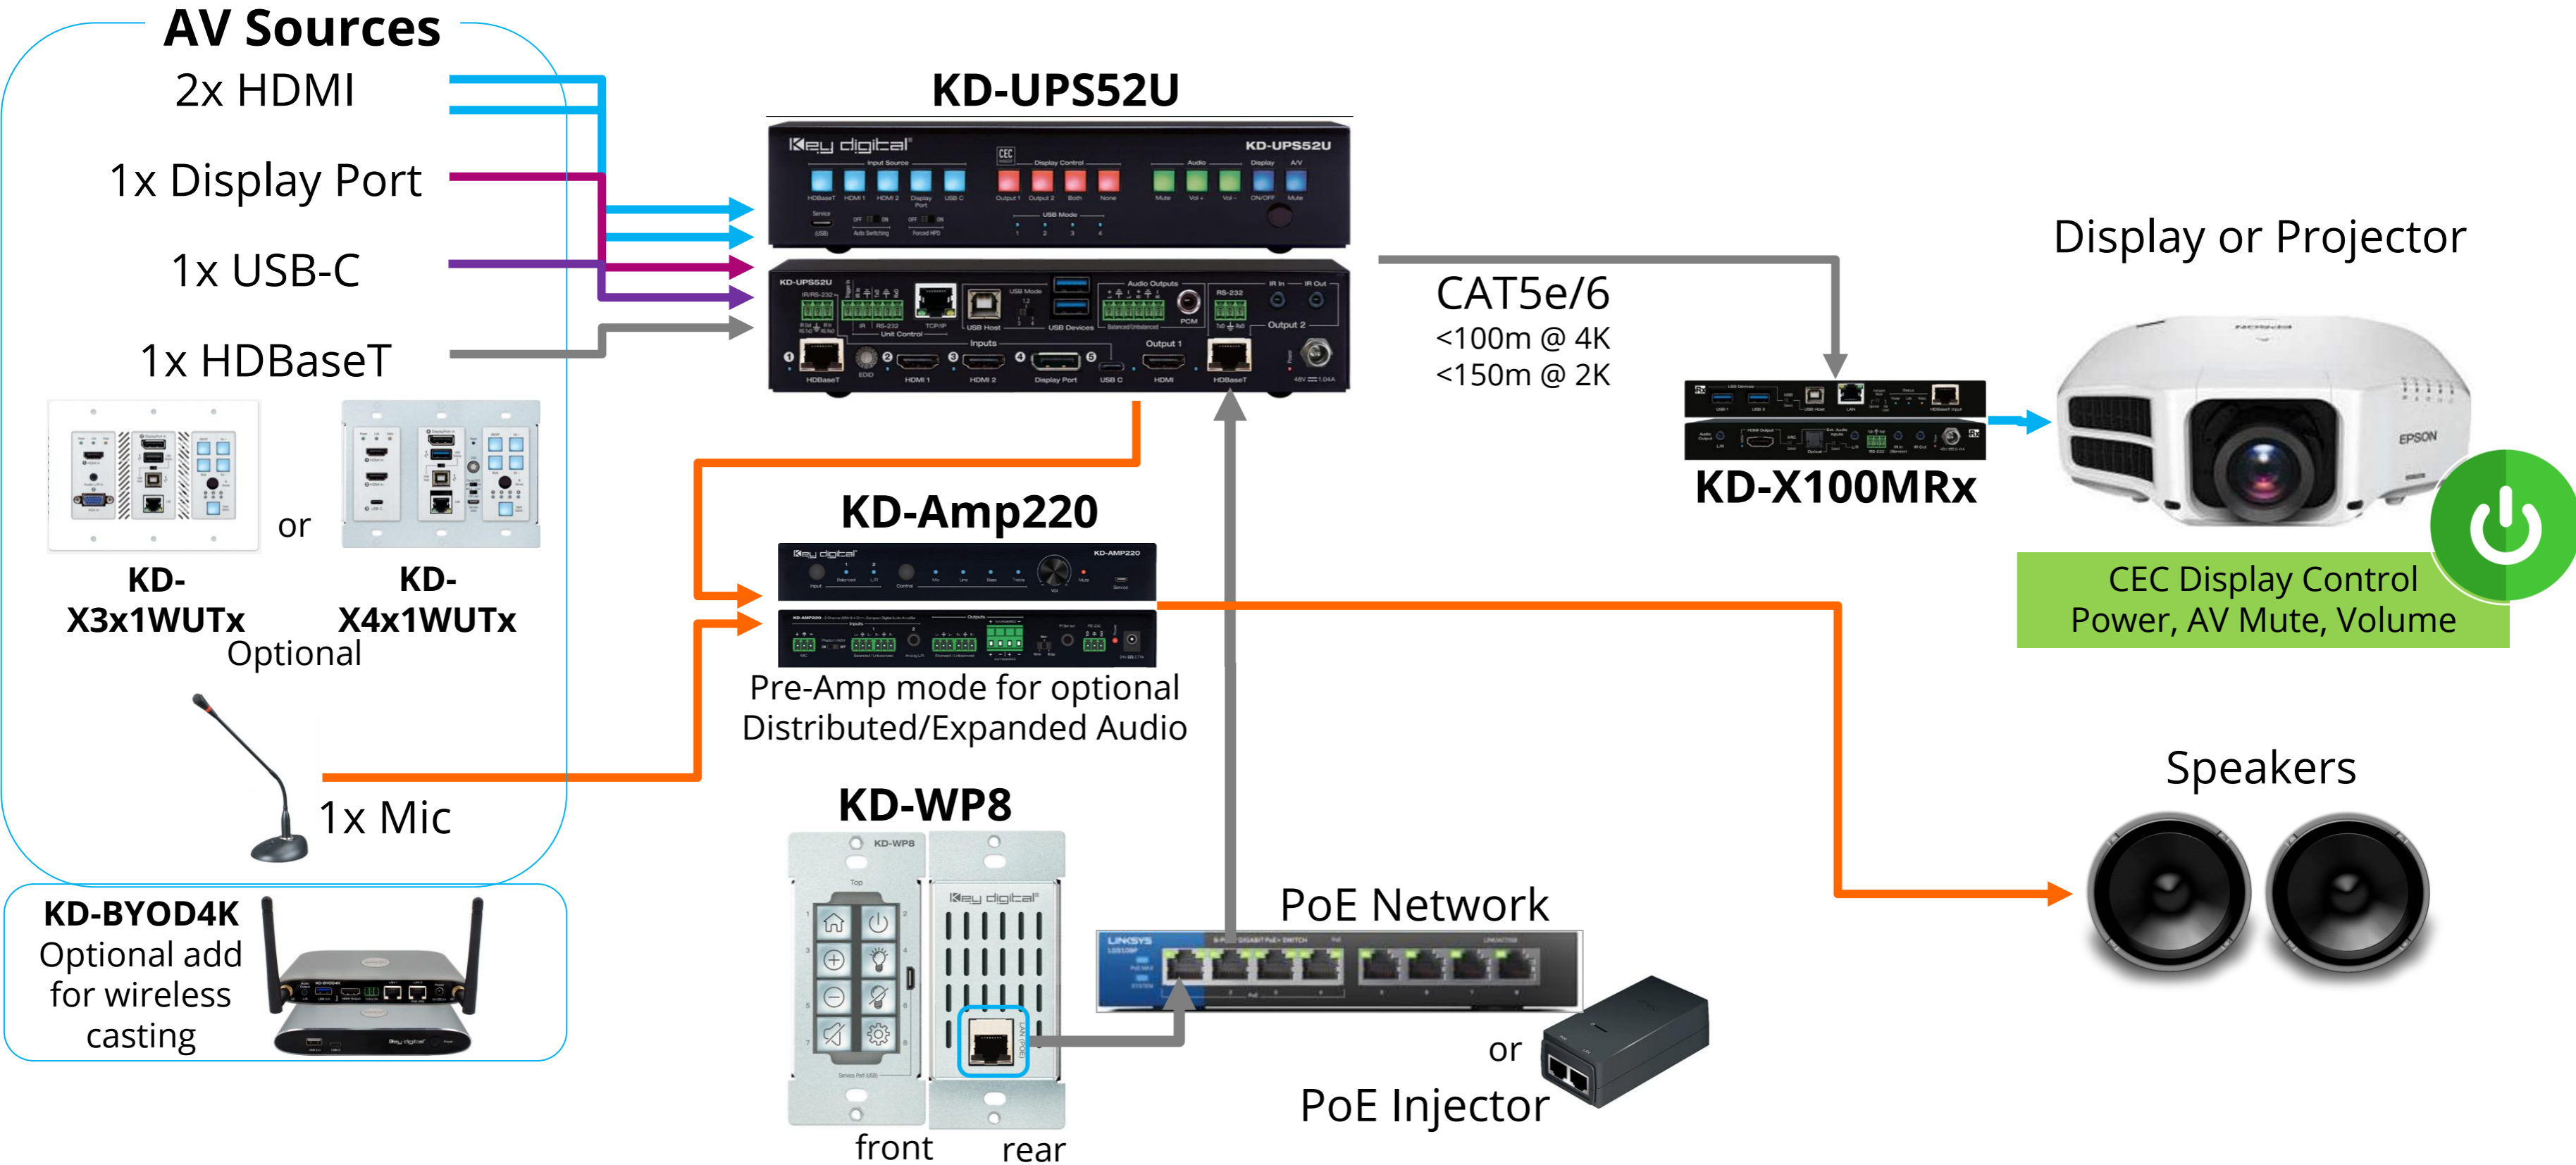

AV Sources

- 2x HDMI
- 1x Display Port
- 1x USB-C
- 1x HDBaseT

PoE Network

PoE Injector

CAT5e/6
<100m @ 4K
<150m @ 2K

Display or Projector

CEC Display Control
Power, AV Mute, Volume

Training Room / Lecture Hall with Wall Plate Plug-In

or

PoE Injector

Training Room / Lecture Hall with Universal Format Switch

AV Sources

- 2x HDMI
- 1x Display Port
- 1x VGA + L/R

1x Mic

KD-BYOD4K
Optional add
for wireless
casting

KD-UFS42

CEC Display Control
Power, AV Mute, Volume

Speakers

KD-X40MRx

Hybrid Training Room / Lecture Hall Soft-Codec Enabling System

Hybrid Conference Room / Classroom Soft-Codec Enabling System

AV Sources

- 2x HDMI
- 1x Display Port
- 1x USB-C
- 1x HDBaseT

PoE Network

or
PoE Injector

CAT5e/6
<100m @ 4K
<150m @ 2K

KD-X100MRx

KD-CAMUSB

CEC Display Control
Power, AV Mute, Volume

Speakers

Thank you