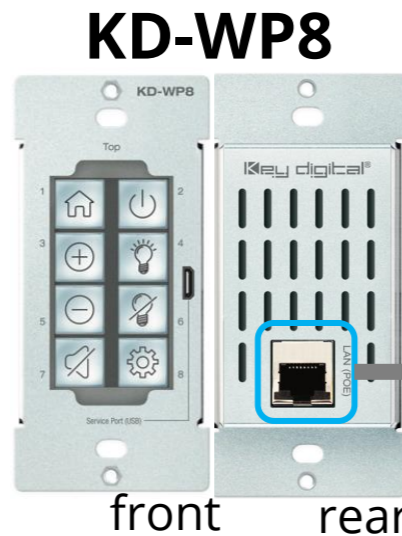

CEC Display Control
Power, AV Mute, Volume

Conference Room / Classroom with Wall Plate Plug-In

AV Sources

3x HDMI

1x HDBaseT

or
Optional

KD-BYOD4K
Optional add
for wireless
casting

KD-WP8

AV Sources

- 2x HDMI
- 1x Display Port
- 1x USB-C
- 1x HDBaseT

PoE Network

PoE Injector

CAT5e/6
<100m @ 4K
<150m @ 2K

Display or Projector

CEC Display Control
Power, AV Mute, Volume

Training Room / Lecture Hall with Wall Plate Plug-In