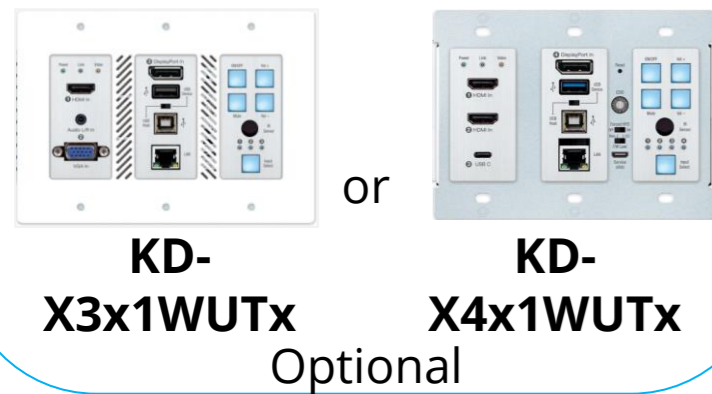

CEC Display Control
Power, AV Mute, Volume

Conference Room / Classroom with Wall Plate Plug-In

AV Sources

3x HDMI

1x HDBaseT

or
Optional

KD-BYOD4K
Optional add
for wireless
casting

KD-WP8

KD-PS42

PoE Network

PoE Injector

CAT5e/6
<40m @ 4K
<70m @ 2K

Display or Projector

KD-X40MRx

CEC Display Control
Power, AV Mute, Volume

Hybrid Usage Room with Soft-Codec Enabling Systems

AV Sources

- 2x HDMI
- 1x Display Port
- 1x USB-C
- 1x HDBaseT

PoE Network

PoE Injector

CAT5e/6
<100m @ 4K
<150m @ 2K

Display or Projector

CEC Display Control
Power, AV Mute, Volume

Training Room / Lecture Hall with Wall Plate Plug-In