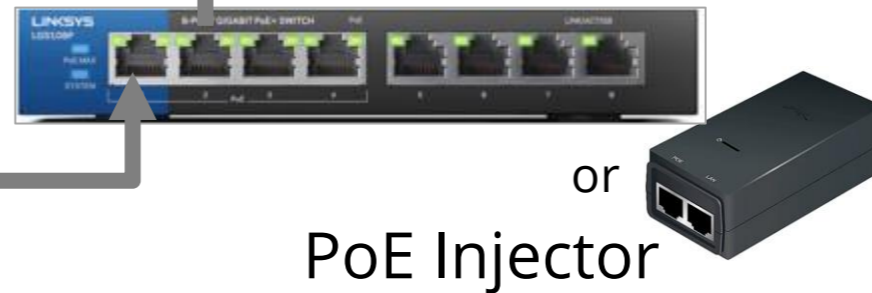

CEC Display Control
Power, AV Mute, Volume

Speakers

KD-X40MRx

Hybrid Training Room / Lecture Hall Soft-Codec Enabling System

Hybrid Conference Room / Classroom Soft-Codec Enabling System

AV Sources

- 2x HDMI
- 1x Display Port
- 1x USB-C
- 1x HDBaseT

KD-X3x1WUTx Optional
KD-X4x1WUTx Optional

1x Mic

KD-BYOD4K
Optional add
for wireless
casting

KD-UPS52U

KD-AMP220

Pre-Amp mode for optional
Distributed/Expanded Audio

KD-WP8

front rear

PoE Network

or
PoE Injector

CAT5e/6
<100m @ 4K
<150m @ 2K

KD-X100MRx

KD-CAMUSB

CEC Display Control
Power, AV Mute, Volume

Speakers

Thank you