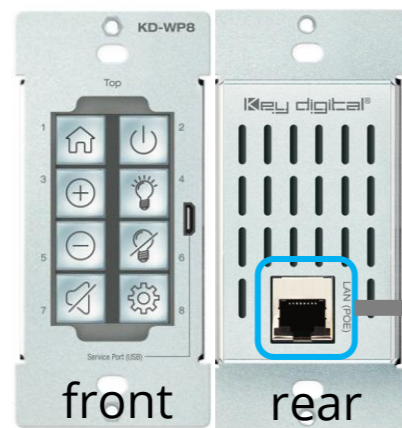

Training Room / Lecture Hall with Universal Format Switch

AV Sources

- 2x HDMI
- 1x Display Port
- 1x VGA + L/R

1x Mic

KD-BYOD4K
Optional add
for wireless
casting

KD-UFS42

KD-Amp220

Pre-Amp mode for optional
Distributed/Expanded Audio

KD-WP8

PoE Network

or

PoE Injector

CAT5e/6
<40m @ 4K
<70m @ 2K

Display or Projector

CEC Display Control
Power, AV Mute, Volume

Speakers

KD-X40MRx