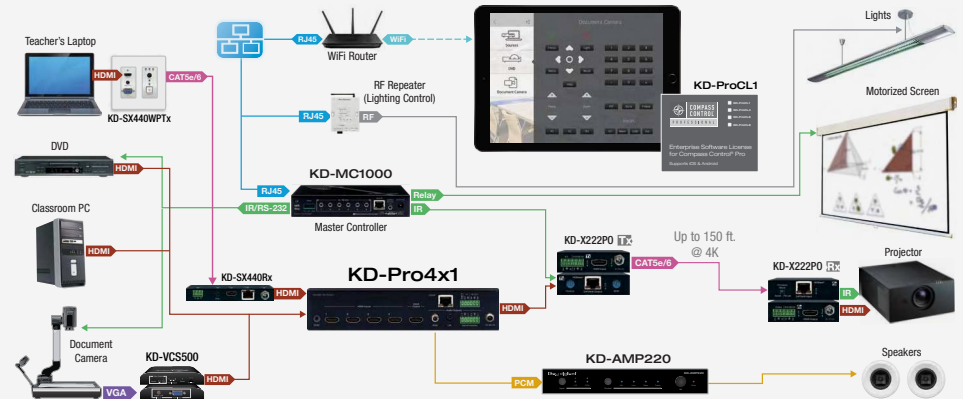

Market Solution:
Classroom