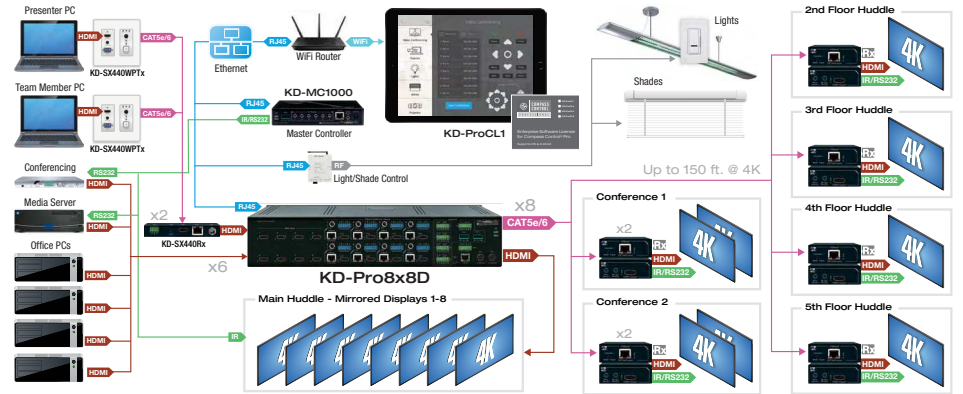

Market Solution:
Conference Rooms