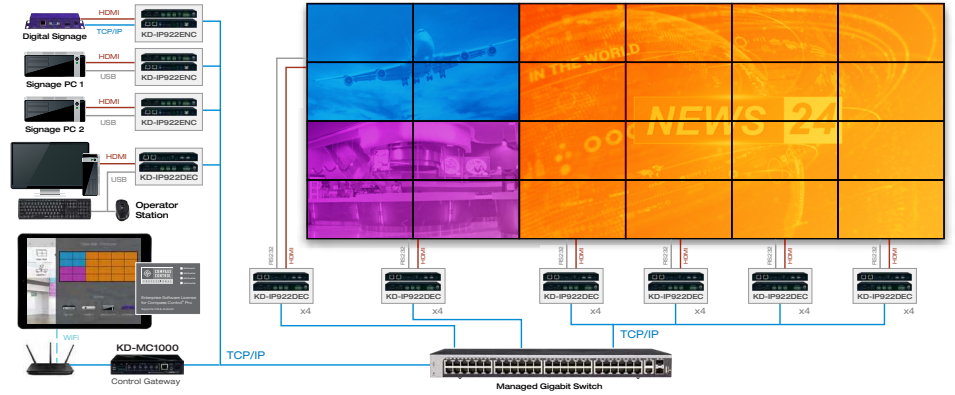

products into any commercial installation, delivering scalable Audio, Video & Control solutions.

Digital Signage

Healthcare

Bar & Restaurant