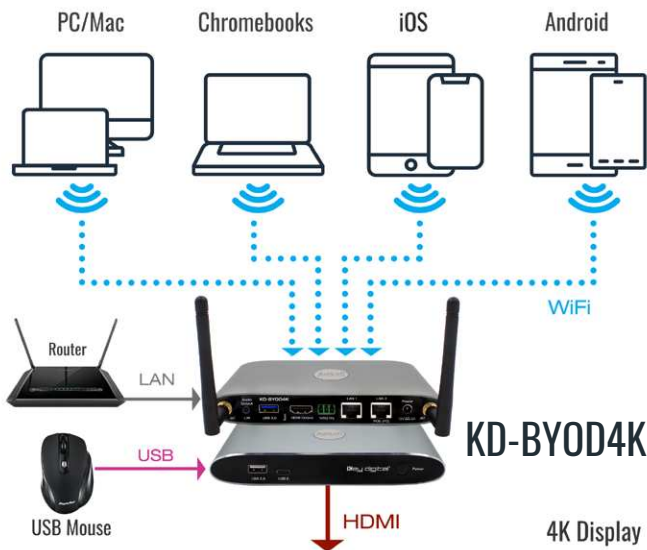

LET'S MAKE IT EASY

KDPlay™ Auto-Launch Flash

Plug into Windows or Mac computers to auto launch KDPlay™ software. No installation required!

HOW TO CONNECT & CAST

Windows PCs or Macs: Quick Launch with included Auto-Launch USB stick, or with fast KDPlay™ software download

Chromebooks: Built-in Chromecast functionality

iPad / iPhone: Built-in Screen Mirroring in iOS

Android Devices: KDPlay™ App from Google Play store

MULTI-PRESENTER MODE