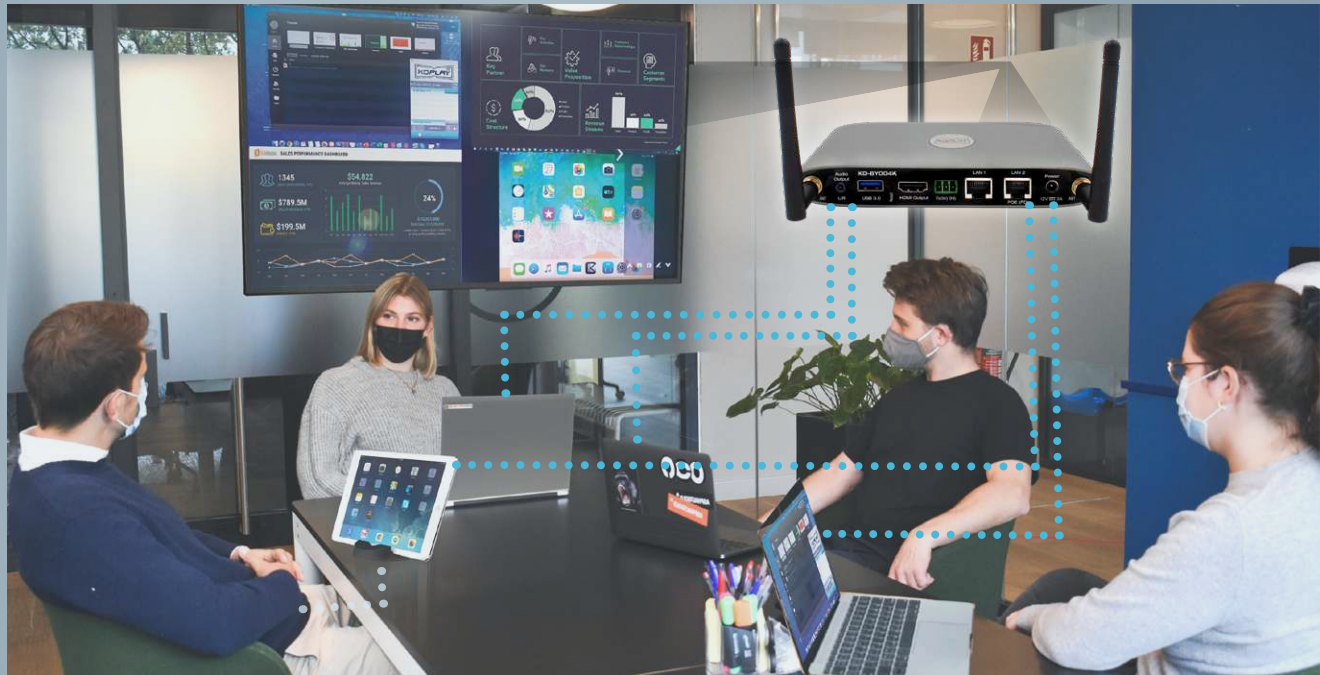

DO MORE WITH KD-BYOD4K

WIRELESS PRESENTATION GATEWAY

iOS

Android

ChromeOS

PC/Mac

ALL DEVICES WELCOME: WINDOWS, MAC, CHROME OS, iOS & ANDROID™

KD-BYOD4K unifies all five major platforms, so your dedicated and freelance staff, guests teachers, or student body are all able to use their devices to share content.

WIRELESS PRESENTATION

Perfect for classrooms, auditoriums, learning labs, and all other educational facilities.

Use the KDPlay™ app, iOS Screen Mirroring, or Chromecast to easily choose KD-BYOD4K WiFi connected screens for sharing.

COLLABORATIVE LEARNING

Work together in teams with ease by casting side-by-side from up to four devices simultaneously.

Up to four presenters may share content at same time with auto-adjusting screen layout.

INTERACTIVE REAL-TIME SCREENS

Engaging brainstorming sessions are simplified by easy screen overlay of markup tools.

Session content is effortlessly retrieved for distribution to your class or study group.