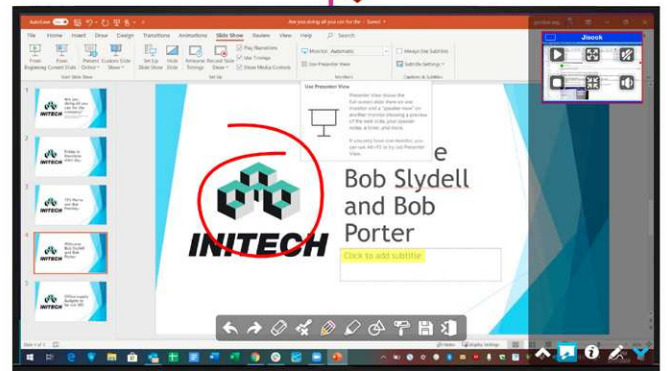

FULL SCREEN MODE WITH ANNOTATIONS