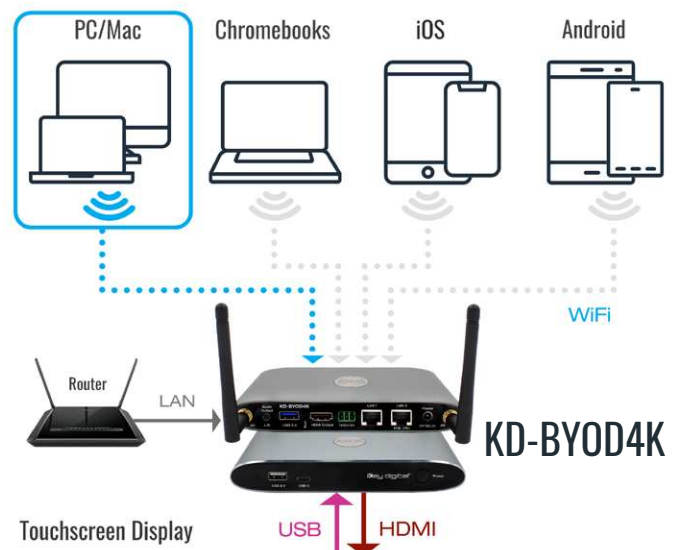

FULL SCREEN MODE WITH ANNOTATIONS