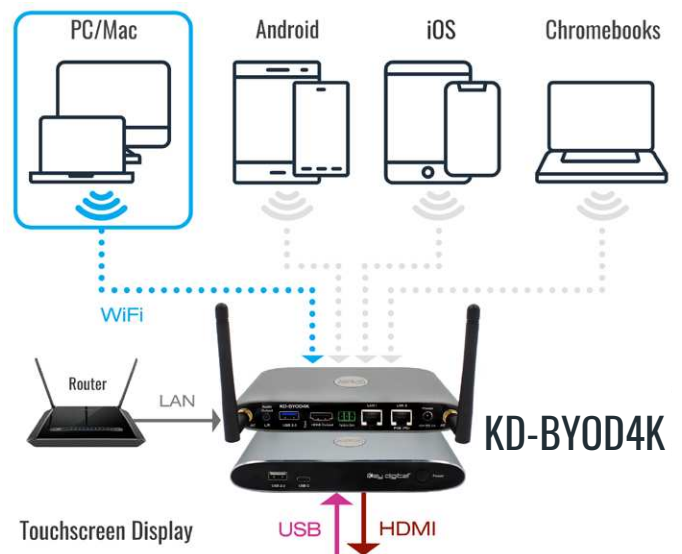

FULL SCREEN MODE WITH ANNOTATIONS