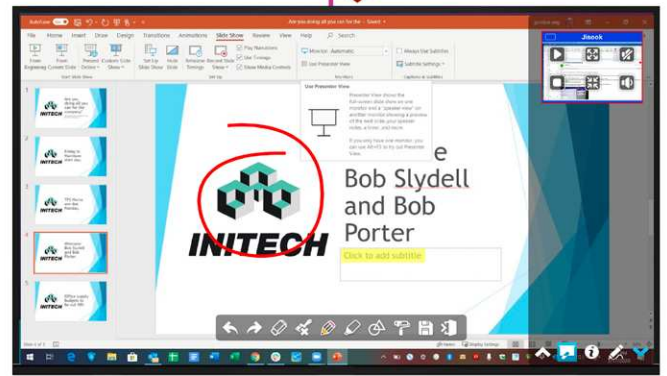

FULL SCREEN MODE WITH ANNOTATIONS