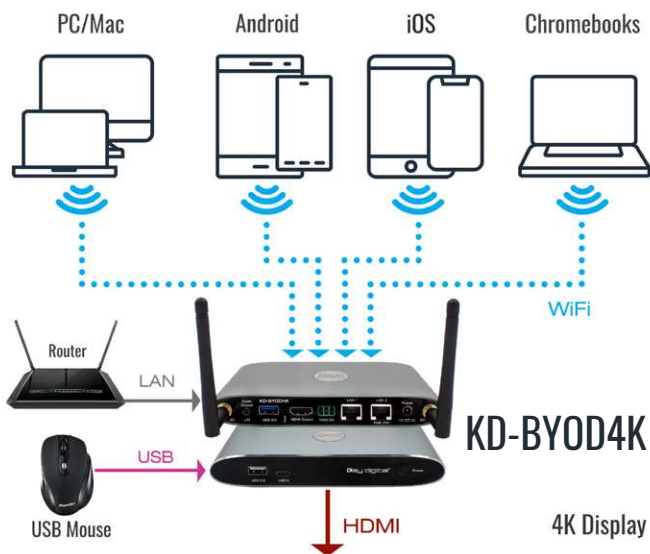

LET'S MAKE IT EASY

KDPlay™ Auto-Launch Flash

Plug into Windows or Mac computers to auto launch KDPlay™ software. No installation required!

EASY AND INTUITIVE CASTING

Windows PCs or Macs: Quick Launch with included Auto-Launch USB stick, or with fast KDPlay™ software download

Android Devices: KDPlay™ App from Google Play store

iPad / iPhone: Built-in Screen Mirroring in iOS

Chromebooks: Built-in Chromecast functionality

MULTI-PRESENTER MODE