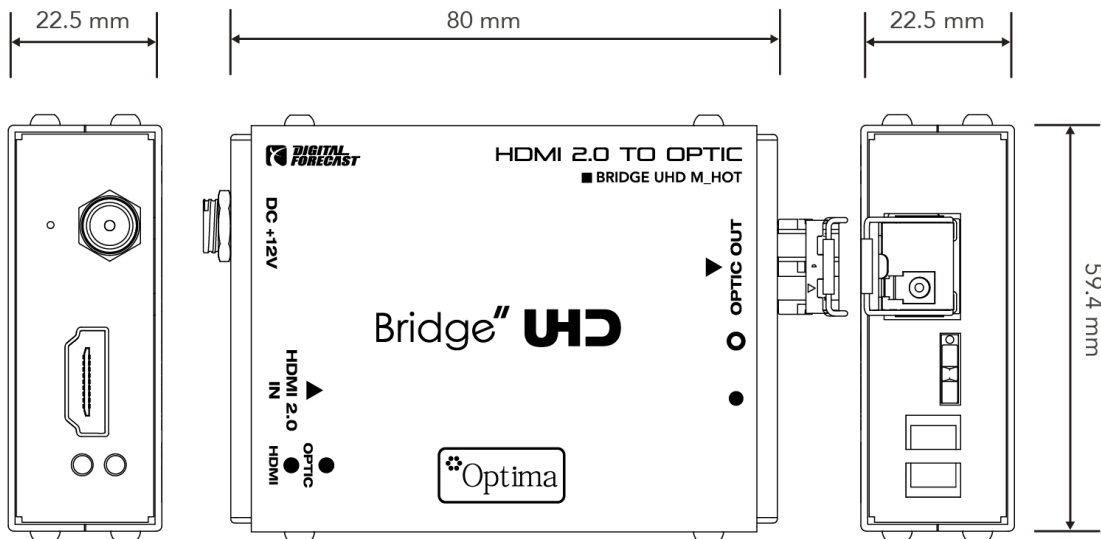

## HDMI 2.0 to Optic Converter

Micro type HDMI 2.0 to Optic Converter

HDMI 2.0

Optic

Micro Size

### FEATURES

- Optima technology inside
- HDMI 2.0 input
- Optima optic SFP applied
- Chroma Format 4:2:2 10bit
- LC single mode, max 10Km

### DIMENSION / INTERFACE

## OPTICAL SPEC

---

- Type : Small Form-Factor Pluggable(SFP)
- Power : 3.3V
- Data rate : Max 6G dual
- Wave length : 1310nm, 1490nm