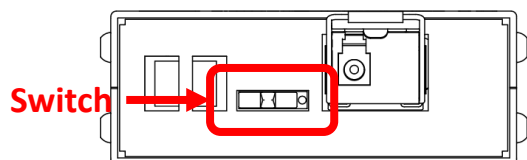

### DIMENSION / INTERFACE

## OPTICAL SPEC

---

- Type : Small Form-Factor Pluggable(SFP)
- Power : 3.3V
- Data rate : Max 6G dual
- Wave length : 1310nm, 1490nm

## DIMENSION / INTERFACE

---