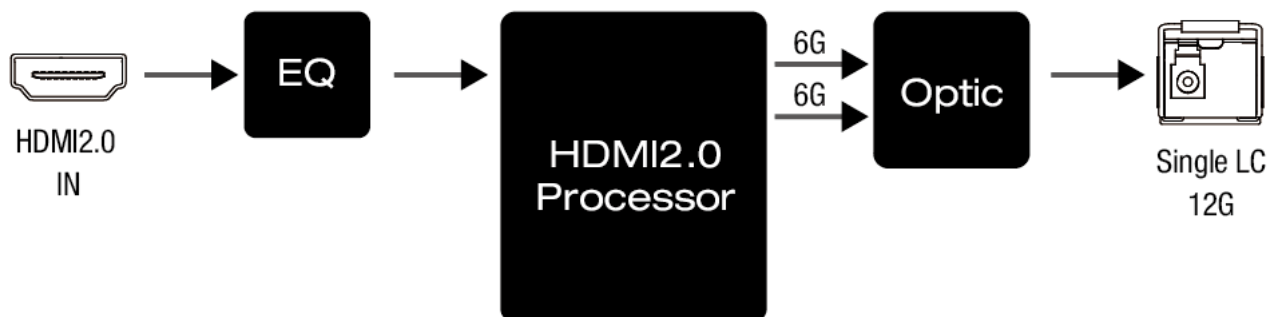

BLOCK DIAGRAM

OPERATION ENVIRONMENT

- Power Level : 7V ~ 16 VDC
- Power Consumption : 6.2 Watts (Max: 7 Watts)
- Operating Temperature : 0°C ~ 55°C
- Humidity : 0 to 95% RH, non-condensing
- Data Rate : Max 600Mhz
- Signal Level : 800mVp-p +/- 50m

PRODUCT COMPONENTS

- HDMI 2.0 to Optic Converter
- 12V universal power supply with international socket adapters