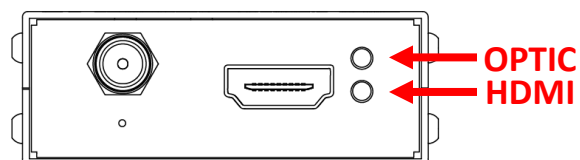

### DIMENSION / INTERFACE

## OPTICAL SPEC

---

- Type : Small Form-Factor Pluggable(SFP)
- Power : 3.3V
- Data rate : Max 6G dual
- Wave length : 1310nm, 1490nm

## DIMENSION / INTERFACE

---