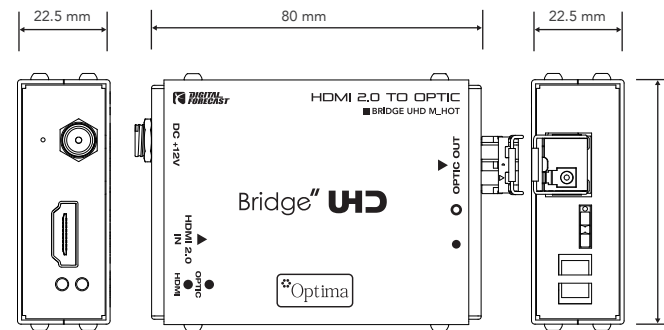

Feature

- Optima technology inside
- HDMI2.0 (720p-2160p60) input
- Optima Optic Module
- Chroma Format 4:2:2 10bit
- LC single mode, max 10Km

Optical Spec.
 Type : Small Form-Factor Pluggable (SFP)
 Power : 3.3 V
 Datarate : max 6G dual
 Wavelength : 1310 nm, 1490 nm

Physical

Dimension (W x H x D)	80 x 59.4 x 22.5 (mm)
Weight	110g
Power Level	7V ~ 16 VDC
Power Consumption	6.2 Watts (Max: 7 Watts)
Operating Temperature	0°C ~ 55°C
Humidity	0 to 95% RH, non-condensing
Data Rate	Max 600Mhz
Signal Level	800mVp-p +/- 50m

Image View

Drawing Dimension [mm]

Digital Video Specs.

- HD : 720P (60/59.94/50) , 1080i (60/59.94/50) , 1080P (23.98/24/25/29.98/30)
- FHD : 1080P (60/59.94/50)
- 2K4K : 2160p (23.98/24/25/29.98/30)
- 4K : 2160p (60/59.94/50)