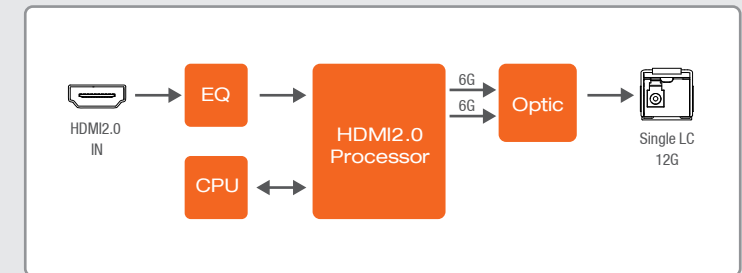

Block Diagram

Format Support

Input Format	Output Format	480i (NTSC)	576i (PAL)	480P	576P	720P24	720P25	720P30	720P50	720P59.94	720P60	1080i50	1080i59.94	1080i60	1080p24	1080p25	1080p30	1080p50	1080p59.94	1080p60	2160p25	2160p29.97	2160p30	2160p50	2160p59.94	2160p60		
480i (NTSC)																												
576i (PAL)																												
480P																												
576P																												
720P24																												
720P25																												
720P30																												
720P50																												
720P59.94																												
720P60																												
1080i50																												
1080i59.94																												
1080i60																												
1080p24																												
1080p25																												
1080p30																												
1080psF24																												
1080p50																												
1080p59.94																												
1080p60																												
2160p25																												
2160p29.97																												
2160p30																												
2160p50																												
2160p59.94																												
2160p60