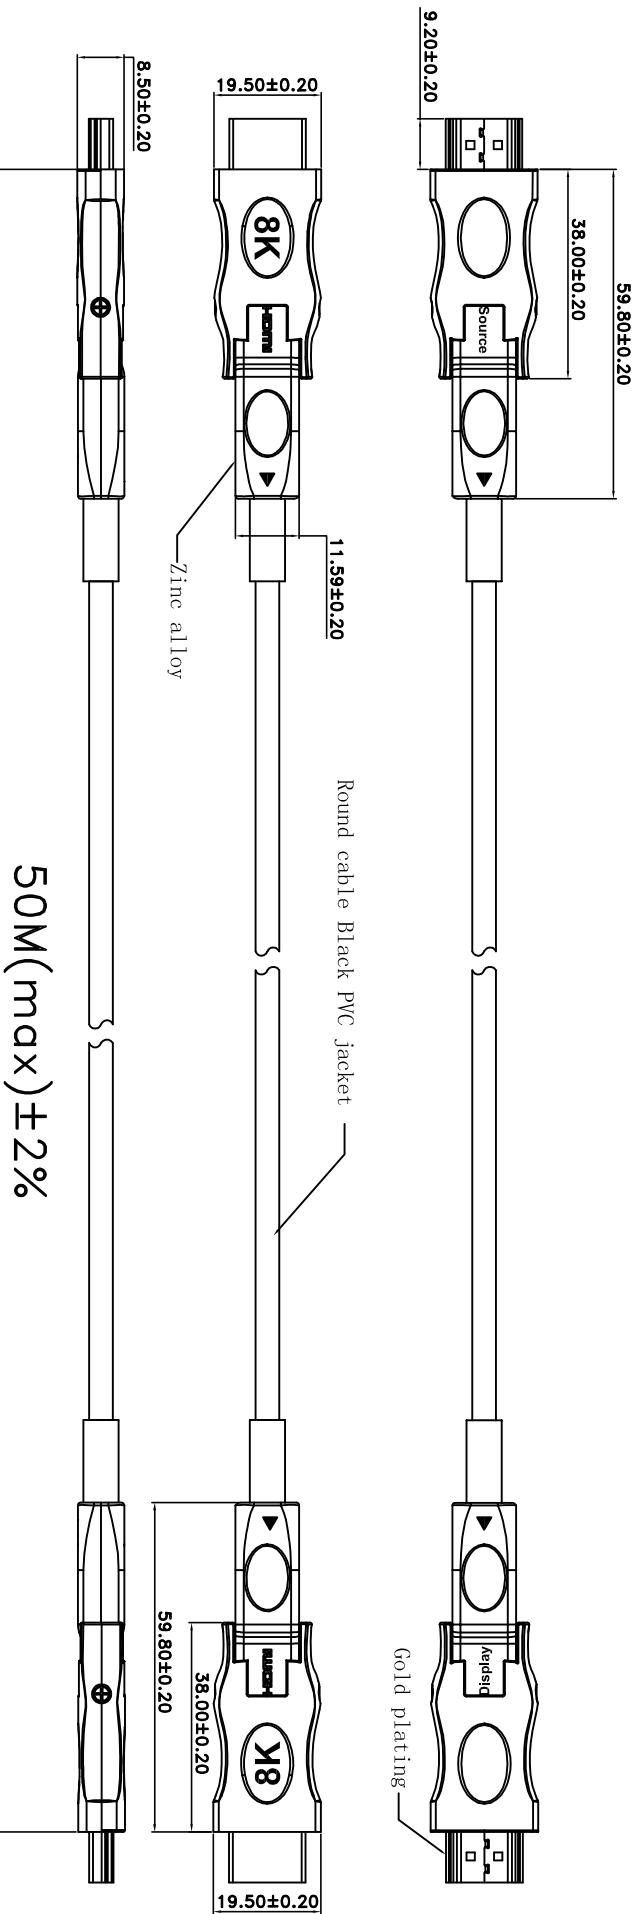

Dataprodukter utöver det vanliga

- Supports computer resolutions to 4K@120Hz or 8K@60Hz 4:4:4
- Plug and Play
- Support HDCP2. 2
- Self-detecting function for EDID information
- No loss of signal
- Hybrid optical cable with fiber and copper wire
- PIN gold plated, shell gold plated
- Environmental Specifications: For Indoor use only;
- Operating temperature: -40°C to 70°C
- Minimum bending radius 20mm
- Max. tension force: 100N
- Powered via HDMI devices
- 4core OM3 Multimode Fiber (high speed data) and 7core copper cable
- Round cable Black PVC jacket
- RoHS 2. 0 & REACH compliant
- Packing: package 1pc reel

NOTE:

50M(max) ±2%

MARK	DATE	ECON NO.	DESCRIPTION	REV.	DESIGN
△					

UNLESS OTHERWISE SPECIFIED TOLERANCE				图号	日期	品名	单位	比例	页码	版本
ANG	TOL	DIM	TOL	制图	2022.01.19	HDMI 8K AM-DM-AM(AOC)	mm	1:1	1/1	1
.X	±3.0'	.X	±0.10	审核						
.XX	±2.0'	.XX	±0.05	核准						
.XXX	±1.0'	.XXX	±0.03							