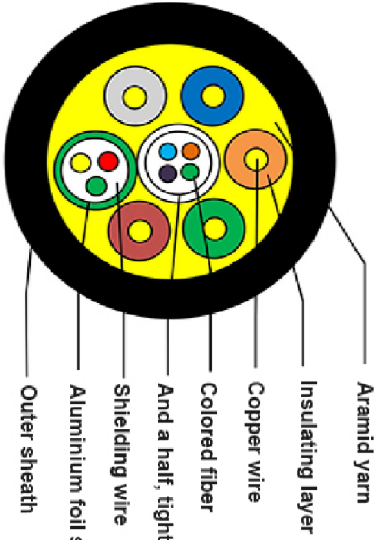

Dataprodukter utöver det vanliga

- Supports computer resolutions to 4K@120Hz or 8K@60Hz 4:4:4
- Plug and Play
- Support HDCP2. 2
- Self-detecting function for EDID information
- No loss of signal
- Hybrid optical cable with fiber and copper wire
- PIN gold plated, shell gold plated
- Environmental Specifications: For Indoor use only;
- Operating temperature: -40°C to 70°C
- Minimum bending radius 20mm
- Max. tension force: 100N
- Powered via HDMI devices
- 4core OM3 Multimode Fiber (high speed data) and 7core copper cable
- Round cable Black PVC jacket
- RoHS 2. 0 & REACH compliant
- Packing: package 1pc reel

NOTE:

50M(max) ±2%

MARK	DATE	ECON NO.	DESCRIPTION	REV.	DESIGN
△					

UNLESS OTHERWISE SPECIFIED TOLERANCE				图号	日期	品名	单位	比例	页码	版本
ANG	TOL	DIM	TOL	制图	2022.01.19	HDMI 8K AM-DM-AM(AOC)	mm	1:1	1/1	1
.X	±3.0'	.X	±0.10	审核						
.XX	±2.0'	.XX	±0.05	核准						
.XXX	±1.0'	.XXX	±0.03							