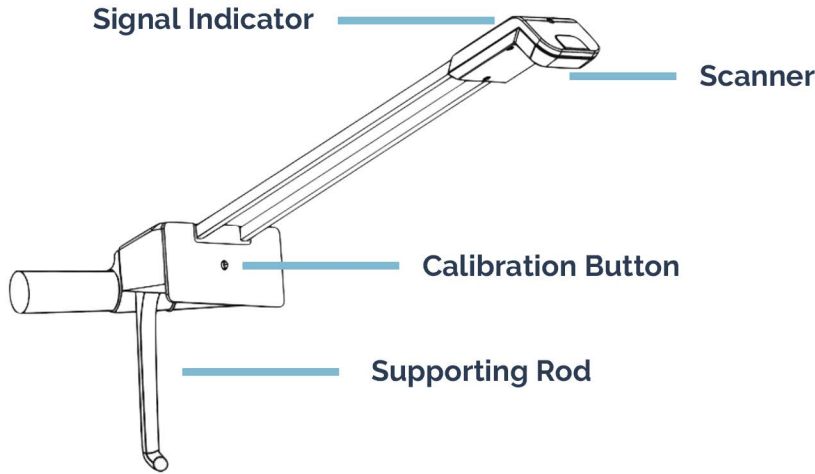

DIREKTRONIK

Dataprodukter utöver det vanliga

Best.nr: 20101502

TRANSFORM
ANY FLAT
SURFACE INTO A
TOUCHSCREEN

PRECISE
TOUCH

KEY FEATURES:

**Porta
bility**

Easy to Attach to
a Screen or Board

**Plug &
Play**

No Driver
Installation Needed

**Compa
tibility**

Windows, Mac OS
and Linux

FRONT VIEW

BACK VIEW

CONNECTION DIAGRAM

TECHNICAL SPECIFICATIONS

PRECISETOUCH

Model	20101502
Display Size	20-80 inches
Signal	940 nm IR
Communication Interface	Micro USB
Calibration Method	4 point calibration
Max. simultaneous inputs	4 inputs
Resolution	3000 x 1500 at the center
Delay	25 ms
Power Consumption	< 0.6 W
Arm Length	36 cm
Weight	420 g

PRECISEPEN

Model	20101503
Signal	940nm IR
Nib Trigger Mode	Omni-directional
Charging Method	Mini USB
Power Supply	Supercapacitor
Charging Time	3 min
Full Power Run Time	2 hours
Charge Retention Time	72 hours
Length	13.5 cm
Diameter	18 mm
Weight	25 g