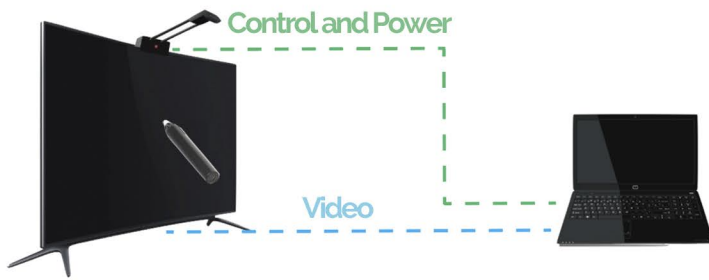

DIREKTRONIK

Dataprodukter utöver det vanliga

Best.nr: 20101502

TRANSFORM
ANY FLAT
SURFACE INTO A
TOUCHSCREEN

PRECISE
TOUCH

KEY FEATURES:

**Porta
bility**

Easy to Attach to
a Screen or Board

**Plug &
Play**

No Driver
Installation Needed

**Compa
tibility**

Windows, Mac OS
and Linux

FRONT VIEW

BACK VIEW

CONNECTION DIAGRAM

TECHNICAL SPECIFICATIONS

PRECISETOUCH

Model	20101502
Display Size	20-80 inches
Signal	940 nm IR
Communication Interface	Micro USB
Calibration Method	4 point calibration
Max. simultaneous inputs	4 inputs
Resolution	3000 x 1500 at the center
Delay	25 ms
Power Consumption	< 0.6 W
Arm Length	36 cm
Weight	420 g

PRECISEPEN

Model	20101503
Signal	940nm IR
Nib Trigger Mode	Omni-directional
Charging Method	Mini USB
Power Supply	Supercapacitor
Charging Time	3 min
Full Power Run Time	2 hours
Charge Retention Time	72 hours
Length	13.5 cm
Diameter	18 mm
Weight	25 g