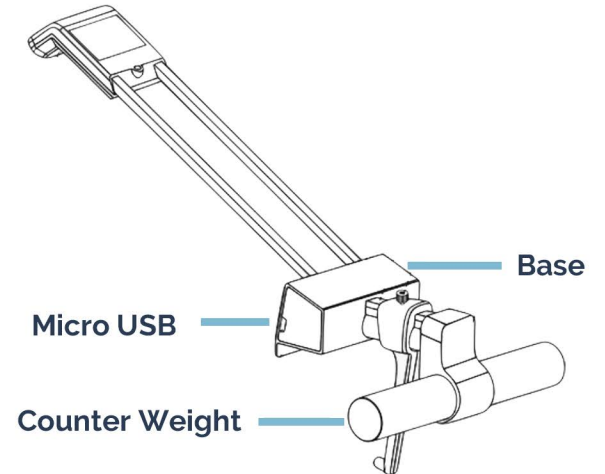

**Plug &
Play**

No Driver
Installation Needed

**Compa
tibility**

Windows, Mac OS
and Linux

FRONT VIEW

BACK VIEW

CONNECTION DIAGRAM

TECHNICAL SPECIFICATIONS

PRECISETOUCH

Model	20101502
Display Size	20-80 inches
Signal	940 nm IR
Communication Interface	Micro USB
Calibration Method	4 point calibration
Max. simultaneous inputs	4 inputs
Resolution	3000 x 1500 at the center
Delay	25 ms
Power Consumption	< 0.6 W
Arm Length	36 cm
Weight	420 g

PRECISEPEN

Model	20101503
Signal	940nm IR
Nib Trigger Mode	Omni-directional
Charging Method	Mini USB
Power Supply	Supercapacitor
Charging Time	3 min
Full Power Run Time	2 hours
Charge Retention Time	72 hours
Length	13.5 cm
Diameter	18 mm
Weight	25 g