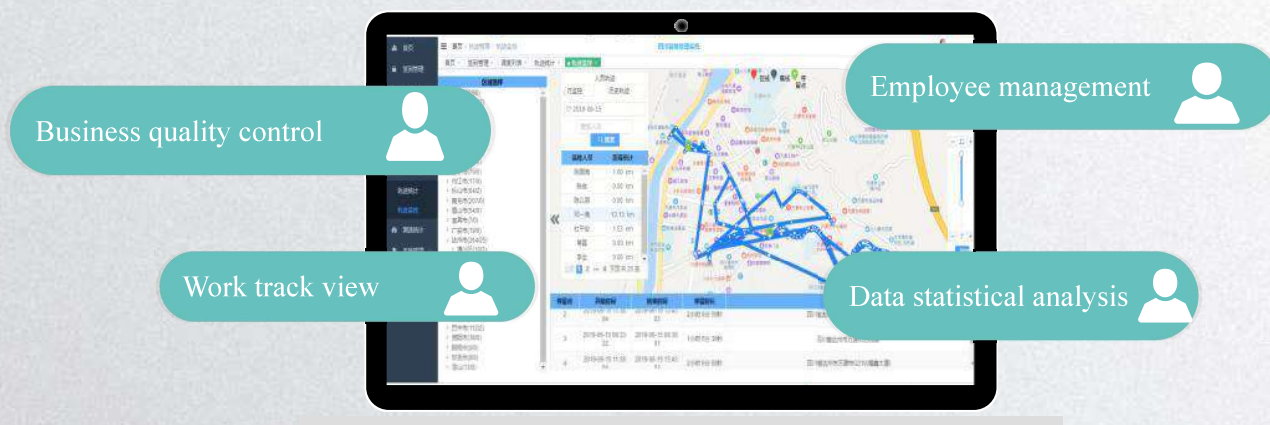

DIREKTRONIK

PDA management platform: Make worker management/Operation standardization, paperless, work high efficiency

PDA Integrated Management Platform

SENER PDA is not only a tool for telecom installation and maintenance. While helping to improve the efficiency of the installation personnel, it provides management mechanisms for the control of the entire maintenance process, installation staff, PDA, other testers. Provides data support and control of operation and maintenance.