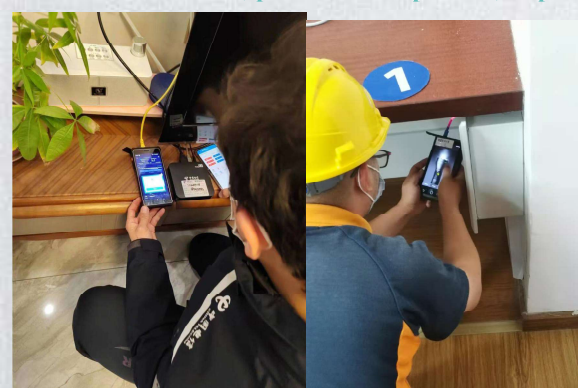

DIREKTRONIK

Multi-function, less training, less cost:

One PDA with multi function, improved the install and maintain speed and quality, reduced the purchase cost.

Improve the operator's brand image:

Fast service, professional operator, improve customer's satisfaction.