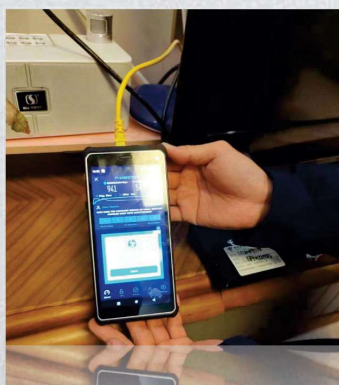

Main functions:

1. Snapdragon high-performance platform, with Android 12 OS, thin & light design. It can run various installation and maintenance work order APPs and daily APPs
2. Adopts 160M WiFi6 wireless Wifi6
3. OPM 10G-PON Power division OPM, auto-test after insertion
3. VFL: 5mW, check the continuity of line
4. IPTV emulation, support HDMI HD, support VAG/720P/1080/4K tv Emulation, help troubleshoot TV problem
6. Speedtest: Adopts 160M WiFi6 wireless Wifi6 + 2.5G wired network solution.
7. Network test: PING, TRACERT, IFCOFIG; PPPOE.LAN