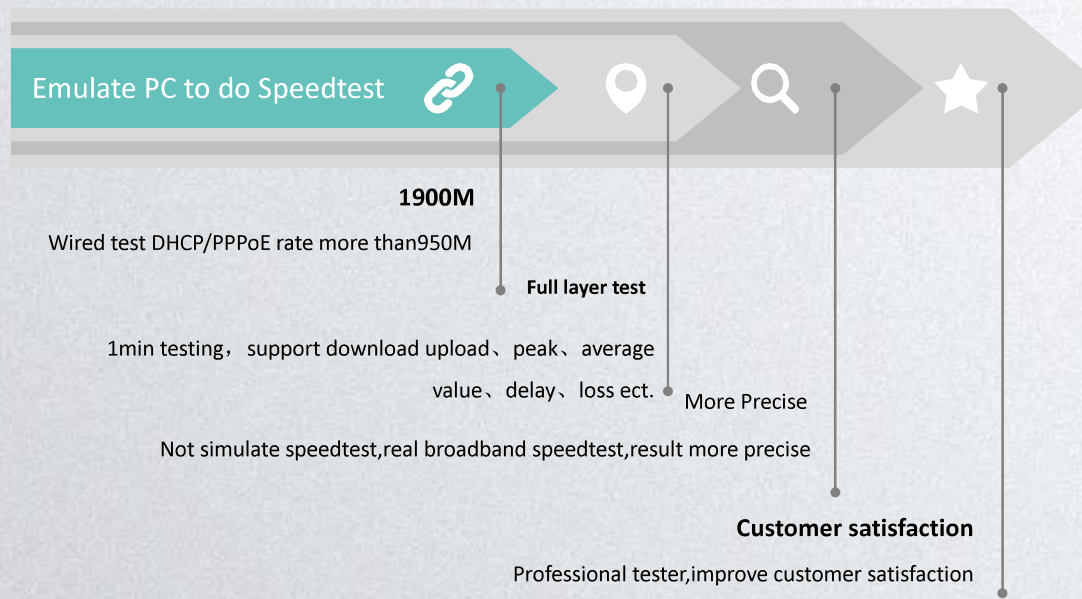

DIREKTRONIK

Super PC

Speedtest: Wired Gigabit speedtest