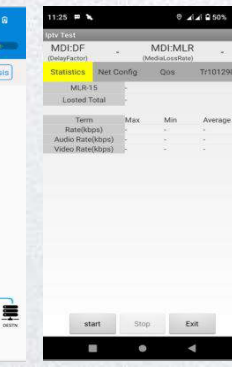

DIREKTRONIK

S357 5G PDA Test functions: