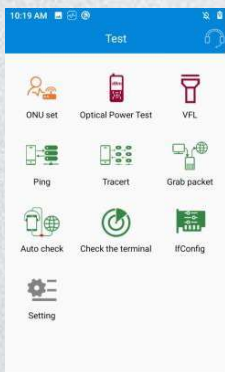

DIREKTRONIK

S357 5G PDA Test functions: