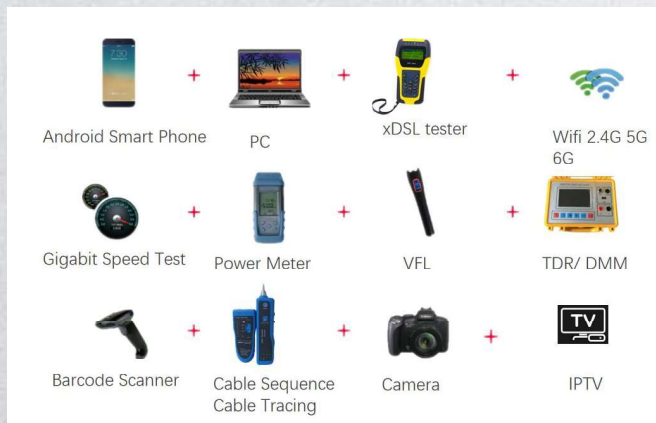

DIREKTRONIK

Before

- Many tester to take, heavy and inconvenient
- Disordered testers are easily damaged
- Speedtest mainly focus on PC and personal cellphone
- Can not open the IPTV service for user need to open this service
- Not have a multi function tester which is similar to cellphone
- Work use and personal use devices mix, hard to manage
- Effect telecom's professional image