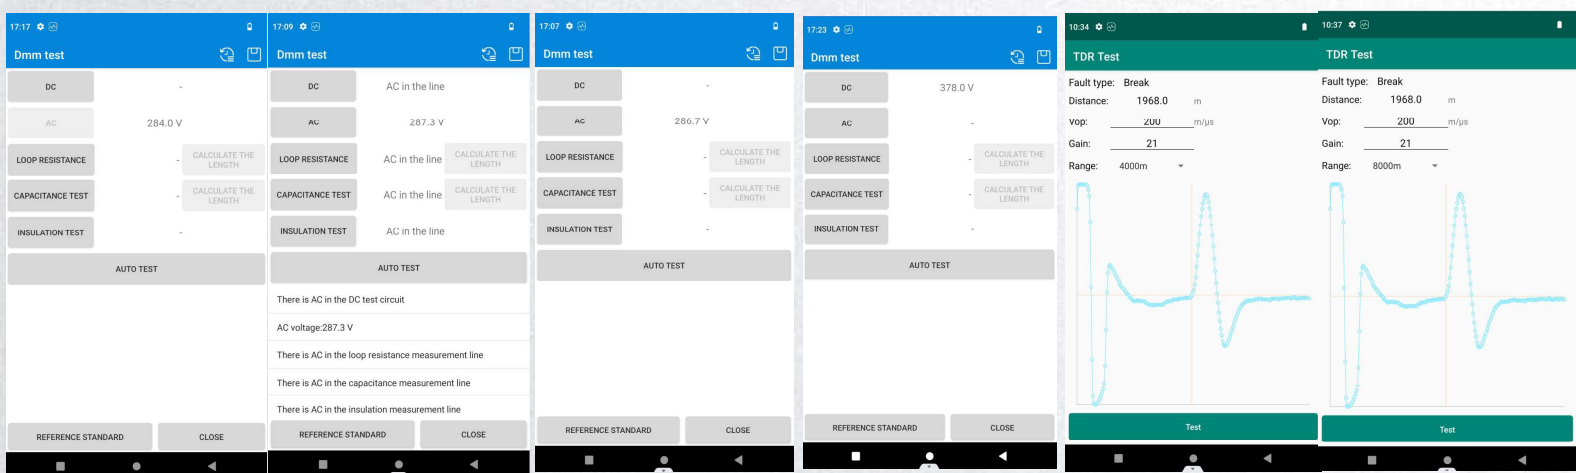

DIREKTRONIK

Telecom test function-DMM+TDR: