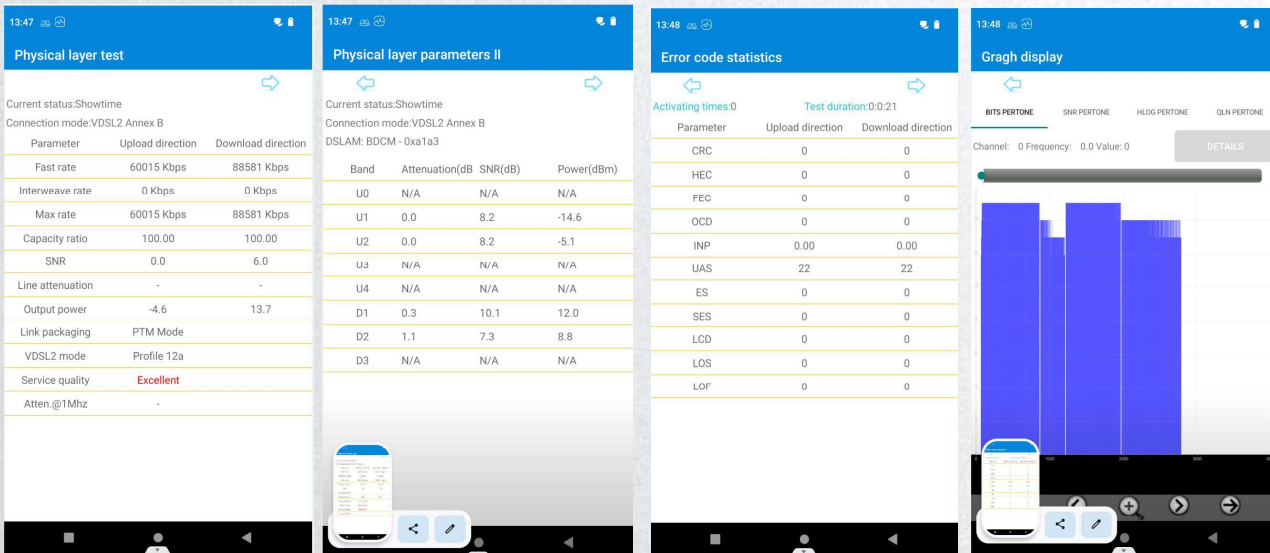

DIREKTRONIK

Telecom test function--xDSL tester: