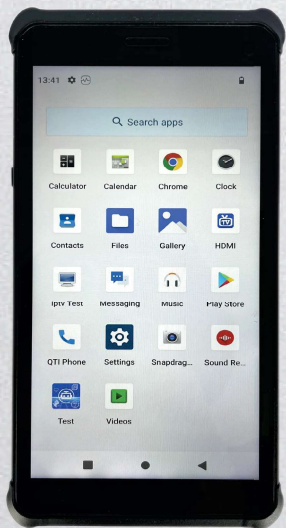

DIREKTRONIK

Troubleshooting and speed test