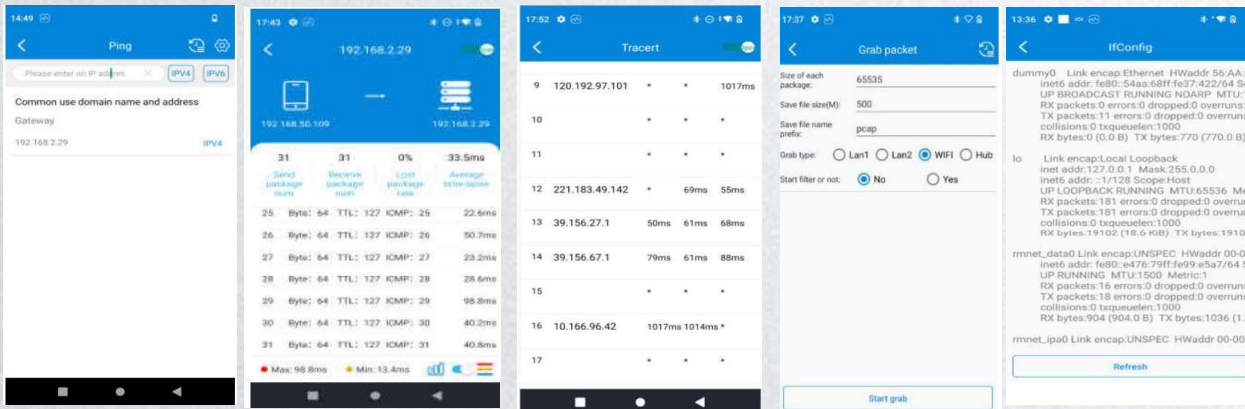

DIREKTRONIK

Super PC

Wired-network data testing

Network testing

- Configure modem, brief the configure process;
- Support Ping、Ifconfig、Tracert、Route network test