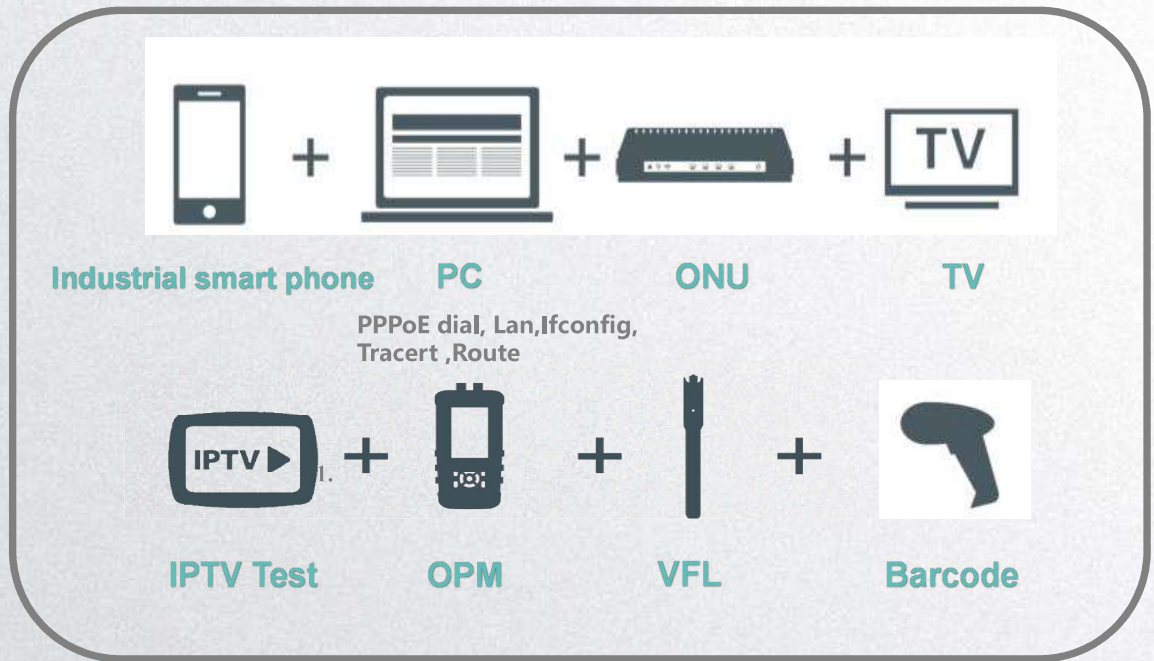

DIREKTRONIK

Troubleshooting and speed test