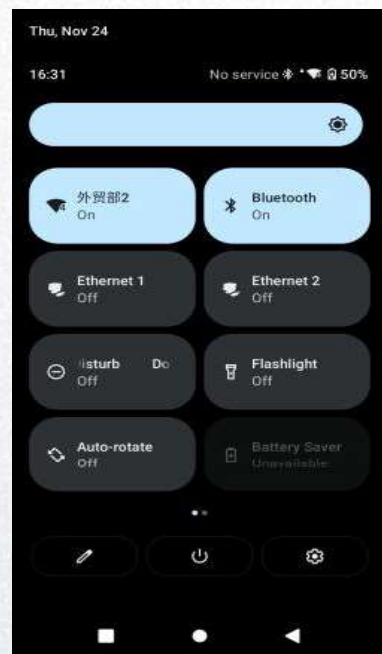

DIREKTRONIK

Super PC

PPPoE Dial

PDA can through PPPoE dial connecting the network

LAN

PDA can access the Internet through DHCP or static IP mode.

PING, Ifconfig, Tracert, Route

PDA can conveniently test the network layer which including Ping test, ifconfig test, Route test and Tracert test. It will help field engineer to locate network faulty.