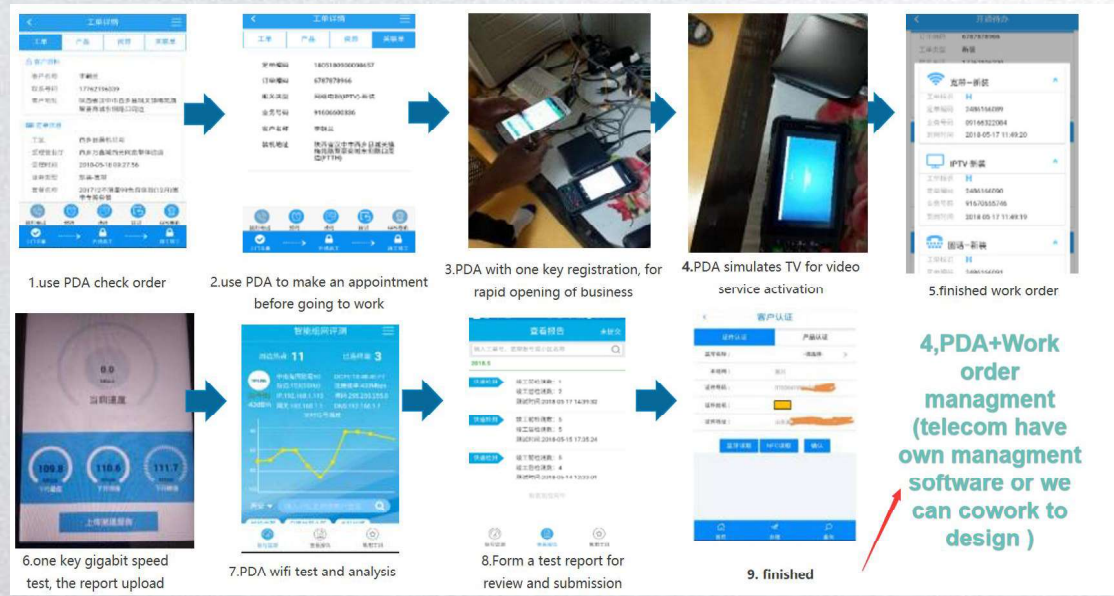

# DIREKTRONIK

Cellphone platform- Support install Telecom's Work order App or any other needed App

- Android 12 operating system
- Telephone calls with Sim card
- Send & receive SMS
- GPS location
- Wi-Fi 2.4G and Wifi5G Wifi6
- Bluetooth
- Camera
- File management
- Media play
- Recorder
- Flashlight
- Google play
- Install App needed
- .....