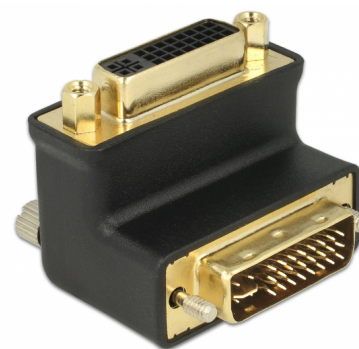

DIREKTRONIK

Adapter DVI 24+5 pin male > female right angled

Description

This DVI adapter enables to lead the female port of DVI24+5 pin devices, e.g. flat screen, etc. 90° rightwards. Thus DVI cable can be connected without any problem in case the existing DVI female port is difficult to access.

EAN: 4043619651733

Country of origin: China

Package: Zip poly bag

Specification

- Connectors:
 - 1 x DVI 24+5 pin male >
 - 1 x DVI 24+5 pin female
 - Female port 90° rightwards
-

System requirements

- A free DVI 24+5 pin female port
-